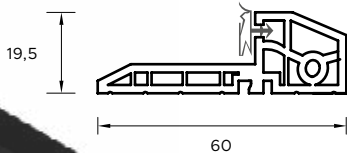

Premium Termo

The basic range of entrance doors, good technical parameters.
Numerous models and equipment options combined with an attractive price.

Heat transmittance coefficient
 $U_d = 0,98 \text{ W/m}^2\text{K}^*$

Door leaf thickness

European standard
CE compliance

* Only doors without glazing
** IAW PN-EN 1627:2011. Only for full doors or with P4 glazing and INOX
decor and fitted with C class lock and HANDLE

DOOR CONSTRUCTION

- Warm Termo frame (bought separately). **1**
- Door leaf with seal, filled with polyurethane foam and glued laminated timber frame. **2**
- 3 3D hinges adjustable in 3 dimensions. **3**
- Decorative hinge caps.
- Adjustable pressure for 3-point lock system.
- Adjustable latch.
- 3 anti-breach bolts.
- Upper hook.
- Additional upper lock with knob cylinder (single key system).
- 3-point lock with main lock and cylinder (single key system).
- Prime, Tahoma, Manitoba or Magnus HANDLE.
- Lower hook.
- Insulating brush.
- PVC or ALU threshold with seal. **4**
- Windstoper (seal preventing potential drafts in threshold section).