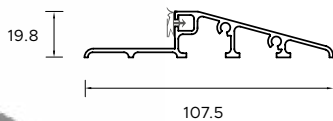

Premium Termo

The basic range of entrance doors, good technical parameters.
Numerous models and equipment options combined with an attractive price.

Heat transmittance coefficient
 $U_d = 0,98 \text{ W/m}^2\text{K}^*$

Door leaf thickness

European standard
CE compliance

* Only doors without glazing
** IAW PN-EN 1627:2011. Only for full doors or with P4 glazing and INOX
decor and fitted with C class lock and HANDLE

DOOR CONSTRUCTION

- Warm Termo frame (bought separately). **1**
- Door leaf with seal, filled with polyurethane foam and glued laminated timber frame. **2**
- 3 3D hinges adjustable in 3 dimensions. **3**
- Decorative hinge caps.
- Adjustable pressure for 3-point lock system.
- Adjustable latch.
- 3 anti-breach bolts.
- Upper hook.
- Additional upper lock with knob cylinder (single key system).
- 3-point lock with main lock and cylinder (single key system).
- Prime, Tahoma, Manitoba or Magnus HANDLE.
- Lower hook.
- Insulating brush.
- PVC or ALU threshold with seal. **4**
- Windstoper (seal preventing potential drafts in threshold section).