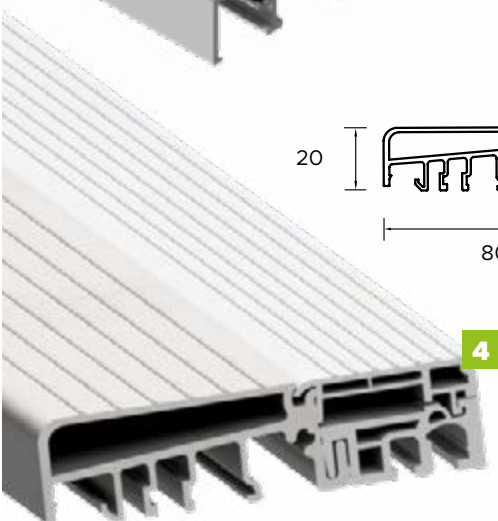

Door leaf thickness

Acoustic isolation
30dB*

Security class RC2**

* Only doors without glazing

**IAW PN-EN 1627:2011. Only for full doors or with P4 glazing and INOX decor and fitted with C class lock and HANDLE

DOOR CONSTRUCTION

- - Warm Termo frame. **1**
- - Door leaf with seal, filled with polyurethane foam and glued laminated timber frame. **2**
- - 3 3D hinges adjustable in 3 dimensions. **3**
- - Adjustable pressure for 3-point lock system.
- - Adjustable latch.
- - 3 anti-breach bolts.
- - Upper hook-bolt.
- - Additional upper lock with knob cylinder (single key system).
- - 3-point lock with main lock and cylinder (single key system).
- - Prime, Tahoma, Manitoba or Magnus HANDLE.
- - Lower hook-bolt.
- - Door leaf with 4-sided seal.
- - Windstoper (seal preventing potential drafts in threshold section).
- - Warm, PVC/ALU threshold with thermal barrier. **4**