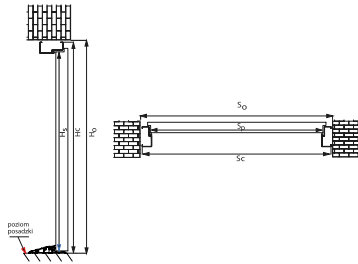

HOW TO TAKE DIMENSIONS

How to take dimensions of IRON doors with symmetrical frame