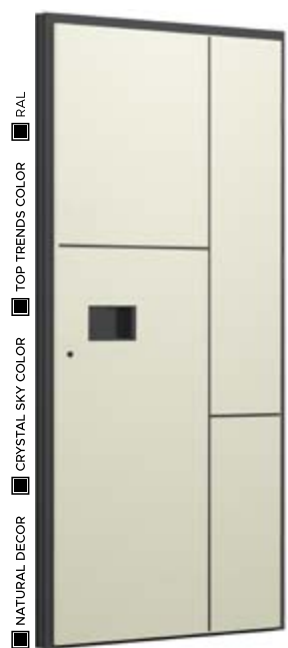

☒ NATURAL DECOR
☒ CRYSTAL SKY COLOR
☒ TOP TRENDS COLOR
☒ RAL

MODEL F113
CRYSTAL SKY COLOR
LIMESTONE
DECOR
BLACK
DOOR-BAR
POCKET