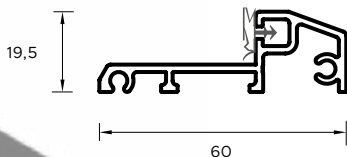

Premium Termo

The basic range of entrance doors, good technical parameters.
Numerous models and equipment options combined with an attractive price.

Heat transmittance coefficient
 $U_d = 0,98 \text{ W/m}^2\text{K}^*$

Door leaf thickness

European standard
CE compliance

* Only doors without glazing
** IAW PN-EN 1627:2011. Only for full doors or with P4 glazing and INOX
decor and fitted with C class lock and HANDLE

DOOR CONSTRUCTION

- Warm Termo frame (bought separately). **1**
- Door leaf with seal, filled with polyurethane foam and glued laminated timber frame. **2**
- 3 3D hinges adjustable in 3 dimensions. **3**
- Decorative hinge caps.
- Adjustable pressure for 3-point lock system.
- Adjustable latch.
- 3 anti-breach bolts.
- Upper hook.
- Additional upper lock with knob cylinder (single key system).
- 3-point lock with main lock and cylinder (single key system).
- Prime, Tahoma, Manitoba or Magnus HANDLE.
- Lower hook.
- Insulating brush.
- PVC or ALU threshold with seal. **4**
- Windstoper (seal preventing potential drafts in threshold section).