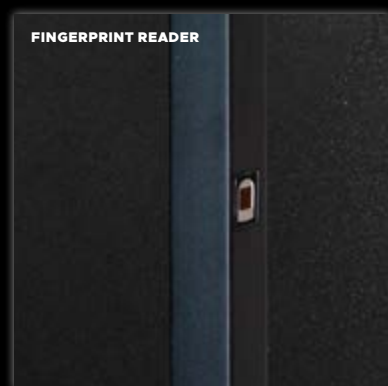

DOOR-BAR

TORO

TORO BLACK WITH FINGERPRINT READER

AVAILABLE VERSIONS

AVAILABLE OPTIONS

TORO

The Black and INOX door bar, 180 cm.
Possibility to combine the available options.
In the version with LED lighting, contains a twilight switch.