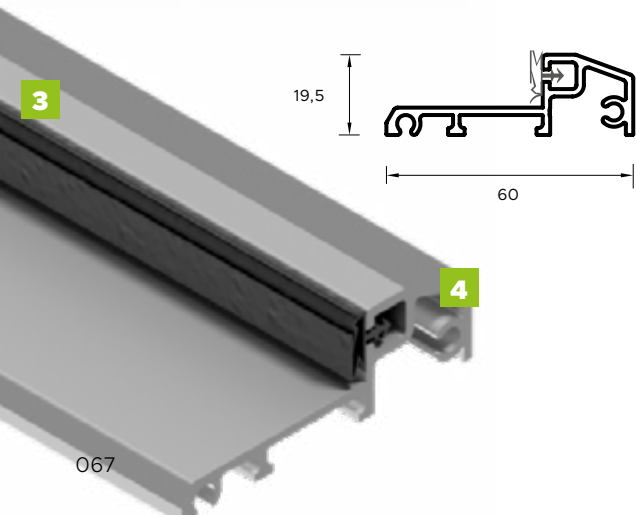

Door leaf thickness

European standard
 CE compliance

* Only doors without glazing
 ** IAW PN-EN 1627:2011. Only for full doors or with P4 glazing and INOX
 decor and fitted with C class lock and HANDLE

DOOR CONSTRUCTION

- Warm Termo frame (bought separately). **1**
- Door leaf with seal, filled with polyurethane foam and glued laminated timber frame. **2**
- 3 3D hinges adjustable in 3 dimensions. **3**
- Decorative hinge caps.
- Adjustable pressure for 3-point lock system.
- Adjustable latch.
- 3 anti-breach bolts.
- Upper hook.
- Additional upper lock with knob cylinder (single key system).
- 3-point lock with main lock and cylinder (single key system).
- Prime, Tahoma, Manitoba or Magnus HANDLE.
- Lower hook.
- Insulating brush.
- PVC or ALU threshold with seal. **4**
- Windstoper (seal preventing potential drafts in threshold section).