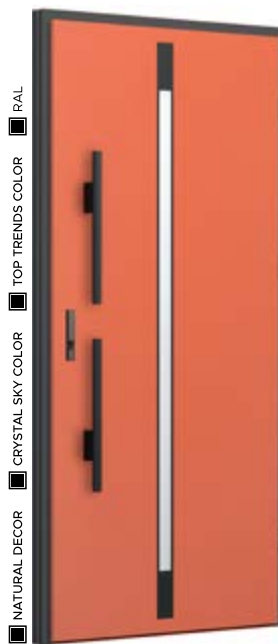

MODEL FI05d

NATURAL DECOR
ANTHRACITE PLAIN
GLASS
STANDARD
DECOR
INOX
HANDLE
TAHOMA

MODEL FI05c

NATURAL DECOR
WOODEC OAK TURNER
GLASS
STANDARD
DECOR
BLACK
DOOR-BAR
BETA

MODEL FI05b

CRYSTAL SKY COLOR
BASALT WHITE
GLASS
STANDARD
DECOR
INOX
KLAMKI
MANITOBA