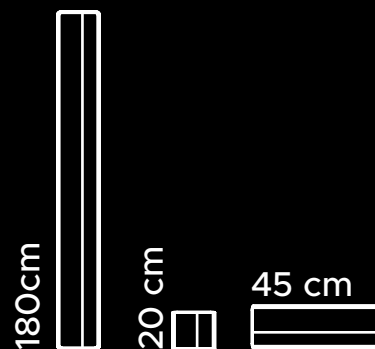

AVAILABLE VERSIONS

BLACK

AVAILABLE OPTIONS

BUTTON

AVAILABLE DESIGNS

BLACK GLASS

SLIM **POCKET**

Door bar flush with the door leaf.
Available sizes: 20 cm, 45 cm and 180 cm.
COLORS: INOX and Black

The black DOOR-BAR with a cut-out for glass is available in a 45 cm version in INOX and Black. It is equipped with fingerprint readers and LED backlight.

BLACK