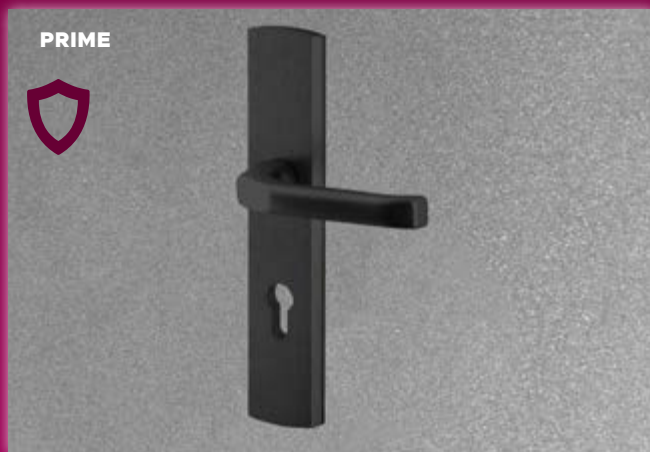

Handles open doors all over the world.
In our offer everyone will find an individual
design suitable for their door.

INOX

BLACK

OLD
GOLD