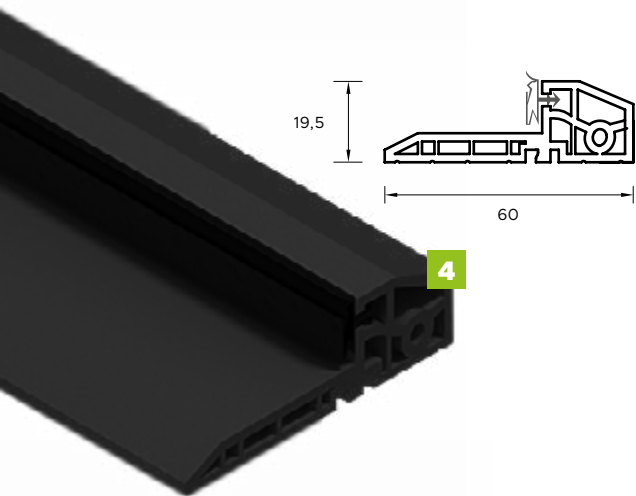

Door leaf thickness

European standard
 CE compliance

* Only doors without glazing
 ** IAW PN-EN 1627:2011. Only for full doors or with P4 glazing and INOX
 decor and fitted with C class lock and HANDLE

DOOR CONSTRUCTION

- Warm Termo frame (bought separately). **1**
- Door leaf with seal, filled with polyurethane foam and glued laminated timber frame. **2**
- 3 3D hinges adjustable in 3 dimensions. **3**
- Decorative hinge caps.
- Adjustable pressure for 3-point lock system.
- Adjustable latch.
- 3 anti-breach bolts.
- Upper hook.
- Additional upper lock with knob cylinder (single key system).
- 3-point lock with main lock and cylinder (single key system).
- Prime, Tahoma, Manitoba or Magnus HANDLE.
- Lower hook.
- Insulating brush.
- PVC or ALU threshold with seal. **4**
- Windstoper (seal preventing potential drafts in threshold section).