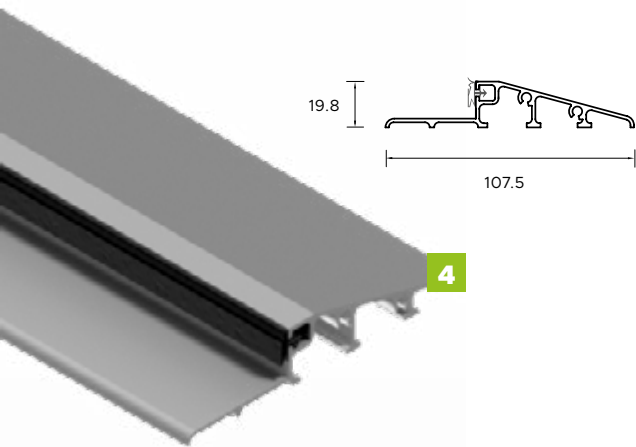

Premium Termo

The basic range of entrance doors, good technical parameters.
Numerous models and equipment options combined with an attractive price.

Heat transmittance coefficient
 $U_d = 0,98 \text{ W/m}^2\text{K}^*$

Door leaf thickness

European standard
CE compliance

* Only doors without glazing
** IAW PN-EN 1627:2011. Only for full doors or with P4 glazing and INOX
decor and fitted with C class lock and HANDLE

DOOR CONSTRUCTION

- Warm Termo frame (bought separately). **1**
- Door leaf with seal, filled with polyurethane foam and glued laminated timber frame. **2**
- 3 3D hinges adjustable in 3 dimensions. **3**
- Decorative hinge caps.
- Adjustable pressure for 3-point lock system.
- Adjustable latch.
- 3 anti-breach bolts.
- Upper hook.
- Additional upper lock with knob cylinder (single key system).
- 3-point lock with main lock and cylinder (single key system).
- Prime, Tahoma, Manitoba or Magnus HANDLE.
- Lower hook.
- Insulating brush.
- PVC or ALU threshold with seal. **4**
- Windstoper (seal preventing potential drafts in threshold section).