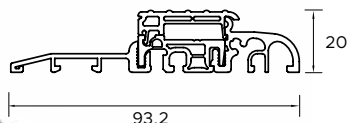

DOOR CONSTRUCTION

- ALU HYBRID insulated door frame with an XPS insert that improves thermal performance. **1**
- Door leaf made of fiberglass composite with carbon structure and filled with polyurethane foam with a composite frame. **2**
- Door leaf with peripheral seal and an additional masking trim. **3**
- Door leaf with peripheral seal and an additional masking trim.
- Three 3D hinges adjustable in 3 dimensions.
- 8-point locking mechanism (hook-bolts).
- Lower and upper points controlled with the main lock
- Clamping bar over the entire height of the of the frame.
- LAVA handles.
- Burglar-resistant cylinder-lock or double-sided cylinder (security class "D").
- Custom **WIKĘD** key.
- Minimalist ring door lock cover (with DOOR-BAR).
- Insulated PVC/ALU threshold with thermal partition. **4**