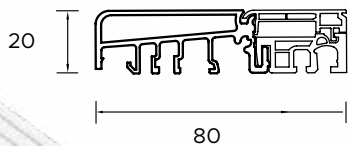

DOOR CONSTRUCTION

- - Warm Termo frame. **1**
- - Door leaf with seal, filled with polyurethane foam and glued laminated timber frame. **2**
- - 3 3D hinges adjustable in 3 dimensions. **3**
- - Adjustable pressure for 3-point lock system.
- - Adjustable latch.
- - 3 anti-breach bolts.
- - Upper hook-bolt.
- - Additional upper lock with knob cylinder (single key system).
- - 3-point lock with main lock and cylinder (single key system).
- - Prime, Tahoma, Manitoba or Magnus HANDLE.
- - Lower hook-bolt.
- - Door leaf with 4-sided seal.
- - Windstoper (seal preventing potential drafts in threshold section).
- - Warm, PVC/ALU threshold with thermal barrier. **4**