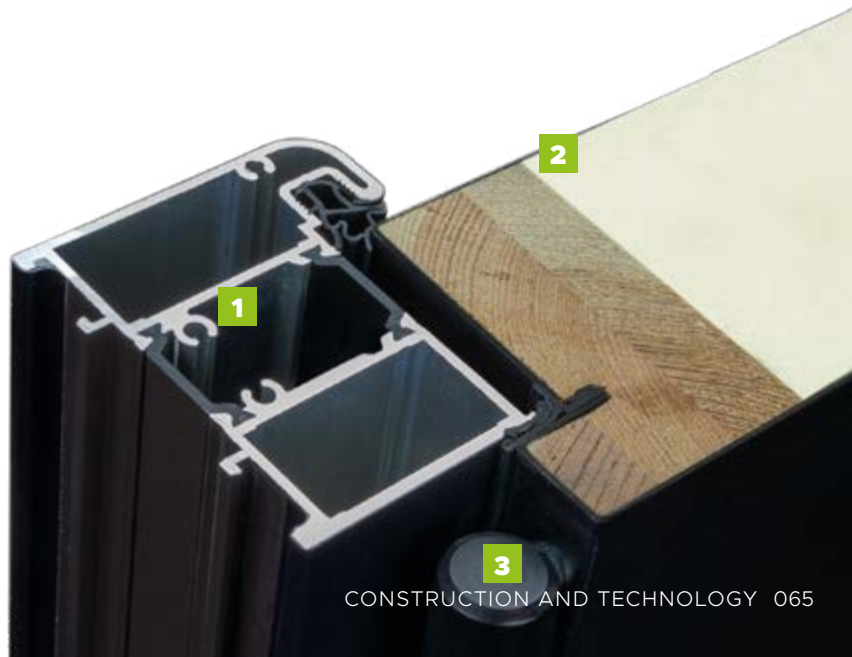

Door leaf thickness

Acoustic isolation
30dB*

Security class RC2**

* Only doors without glazing

**IAW PN-EN 1627:2011. Only for full doors or with P4 glazing and INOX decor and fitted with C class lock and HANDLE

DOOR CONSTRUCTION

- - Warm Termo frame. **1**
- - Door leaf with seal, filled with polyurethane foam and glued laminated timber frame. **2**
- - 3 3D hinges adjustable in 3 dimensions. **3**
- - Adjustable pressure for 3-point lock system.
- - Adjustable latch.
- - 3 anti-breach bolts.
- - Upper hook-bolt.
- - Additional upper lock with knob cylinder (single key system).
- - 3-point lock with main lock and cylinder (single key system).
- - Prime, Tahoma, Manitoba or Magnus HANDLE.
- - Lower hook-bolt.
- - Door leaf with 4-sided seal.
- - Windstoper (seal preventing potential drafts in threshold section).
- - Warm, PVC/ALU threshold with thermal barrier. **4**