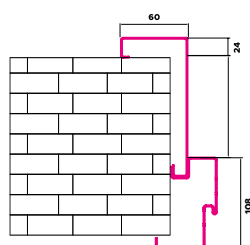

Architrave with the IRON internal door frame

Architrave with IRON adjustable door frame

■ NATURAL DECOR ■ CRYSTAL SKY COLOR ■ TOP TRENDS COLOR ■ RAL

The decorative portal and band can be painted in selected WIKĘD color palettes.