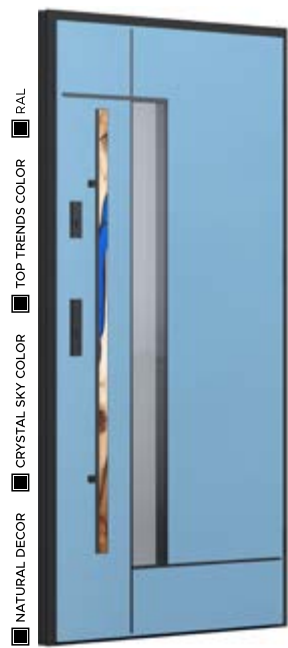

Future INOX

☒ NATURAL DECOR
☒ CRYSTAL SKY COLOR
☒ TOP TRENDS COLOR
☒ RAL

MODEL F115
TOP TRENDS COLOR
BLUE MIST
DECOR
BLACK
DOOR-BAR
SLIM SPACE