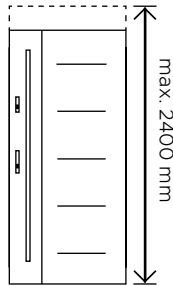

DOORS HIGHER THAN STANDARD

DESCRIPTION

Maximum height with frame (Hc) up to 2400 mm. Only available for doors with a Termo frame. It applies to single doors and doors with sidelights.