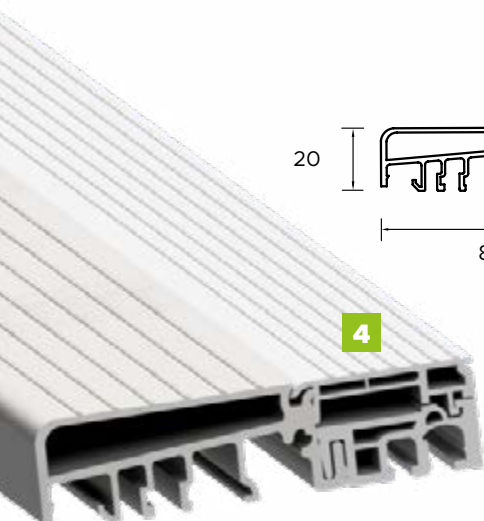

Heat transmittance coefficient
 $U_d = 0,88 \text{ W/m}^2\text{K}^*$

Door leaf thickness

European standard
CE compliance

* Only doors without glazing

** IAW PN-EN 1627:2011. Only for full doors or with P4 glazing and INOX decor and fitted with C class lock and HANDLE

DOOR CONSTRUCTION

- 1 - Warm aluminum and wooden door frame.
- 2 - Door leaf with a seal, filled with polyurethane foam and a glued laminated timber frame.
- 3 - 3 3D hinges adjustable in three planes.
- Decorative covers on hinges.
- 3 hooks with adjustable pressure.
- Adjustable latch.
- 3 anti-theft pins.
- Top locking (hook-bolt).
- Additional upper lock with knob cylinder.
- 3-point lock with main lock and cylinder (single key system).
- Handle Tahoma.
- Bottom locking (hook-bolt).
- Door leaf with 4-sided seal.
- 4 - Warm PVC/ALU threshold with a thermal break.