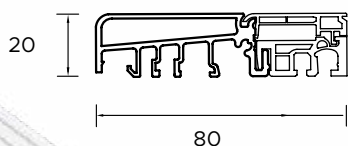

NOWOŚĆ Premium *plus*⁺

The new technological line is based on a warm aluminum-wooden door frame and a 64 mm thick door leaf filled with polyurethane foam. The combination of these features means that the doors in this series achieve an excellent thermal transmittance parameter of 0.88 W/m²K. The doors have an increased, rich standard of equipment: a hook-bolt lock, a warm threshold, a modern handle in two colors: Black and Inox, and a glazing unit (in glazed models) in the top color: Dark Gray with a black, warm inter-pane frame.

Heat transmittance coefficient
 $U_d = 0,88 \text{ W/m}^2\text{K}^*$

Door leaf thickness

European standard
CE compliance

* Only doors without glazing

** IAW PN-EN 1627:2011. Only for full doors or with P4 glazing and INOX decor and fitted with C class lock and HANDLE

DOOR CONSTRUCTION

- 1 - Warm aluminum and wooden door frame.
- 2 - Door leaf with a seal, filled with polyurethane foam and a glued laminated timber frame.
- 3 - 3 3D hinges adjustable in three planes.
- Decorative covers on hinges.
- 3 hooks with adjustable pressure.
- Adjustable latch.
- 3 anti-theft pins.
- Top locking (hook-bolt).
- Additional upper lock with knob cylinder.
- 3-point lock with main lock and cylinder (single key system).
- Handle Tahoma.
- Bottom locking (hook-bolt).
- Door leaf with 4-sided seal.
- 4 - Warm PVC/ALU threshold with a thermal break.

066