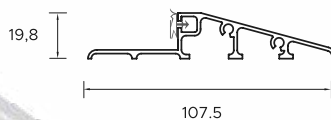

Protect

Apartment front doors in three security classes, meeting the expectations of the most demanding customers. They offer excellent sound insulation, burglary protection and fire resistance. PROTECT doors offer great flexibility in terms of adapting the architrave in different variants and sizes.

Door leaf thickness

Acoustic isolation-
43dB

Fire protection
EI30

Security clas RC3

DOOR CONSTRUCTION

- "11" steel door frame with reinforcement on the lock side.
- Door sash with seal, multi-layer insert and glued wooden frame.
- Three 3D hinges adjustable in three planes.
- Decorative hinge covers.
- Three adjustable pressure hooks.
- Tongue adjustment.
- 6 burglar-proof pins.
- Top and bottom locking (latch hook).
- Additional top lock with insertion button (onekey system).
- Locking system with main lock and cylinder (one key system).
- Verdana door handle.
- ALU threshold with seal.
- Intumescent seal (fire doors).