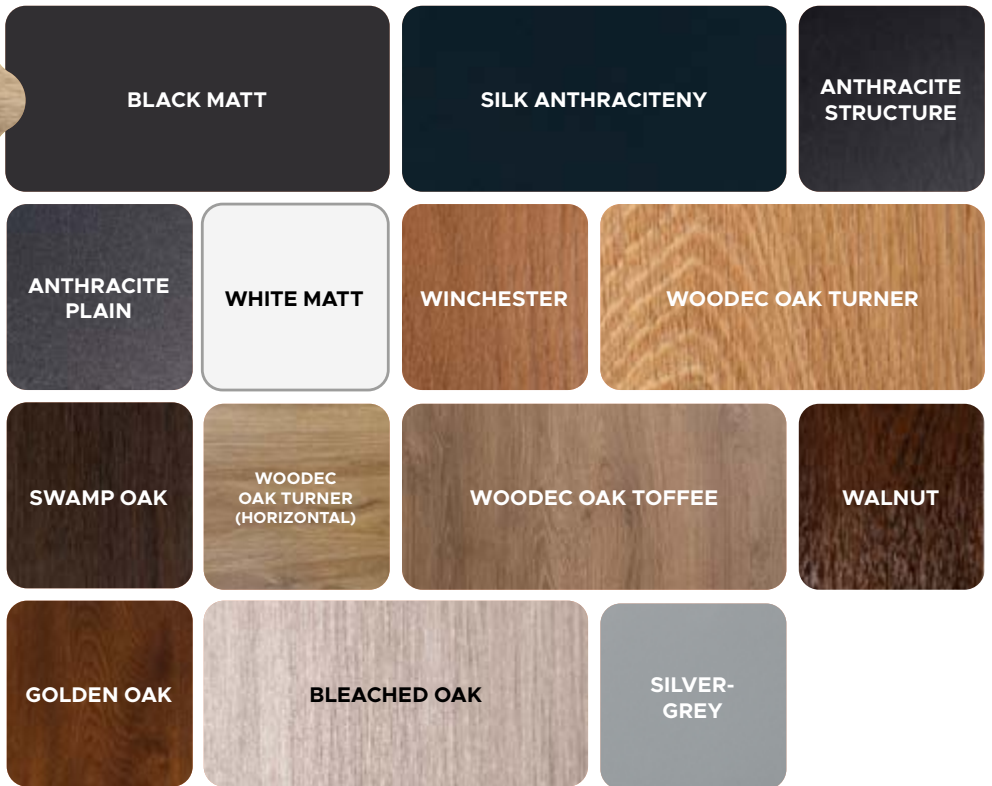

EXTERIOR DOORS
ACCESSORIES

Colors

NATURAL DECOR

UNIQUE LAMINATE WITH WOODEN STRUCTURES AND NEUTRAL SHADES. THIS PALETTE CONTAINS STANDARD COLORS AND YOU CAN EASILY MATCH THESE WITH WINDOWS AND GARAGE DOORS.