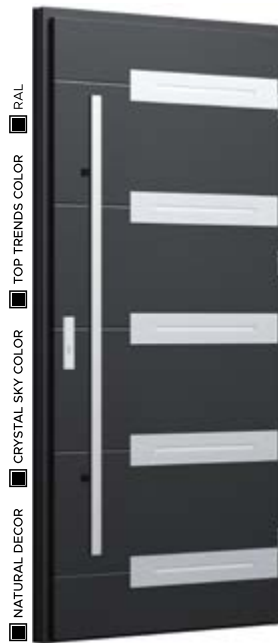

MODEL 26j

NATURAL DECOR
 WOODEC OAK TURNER
DECOR
 BLACK
DOOR-BAR
 SPACE

NATURAL DECOR
 CRYSTAL SKY COLOR
 TOP TRENDS COLOR
 RAL

MODEL 26k

NATURAL DECOR
 WOODEC OAK TURNER
DECOR
 BLACK
DOOR-BAR
 TORO

NATURAL DECOR
 CRYSTAL SKY COLOR
 TOP TRENDS COLOR
 RAL