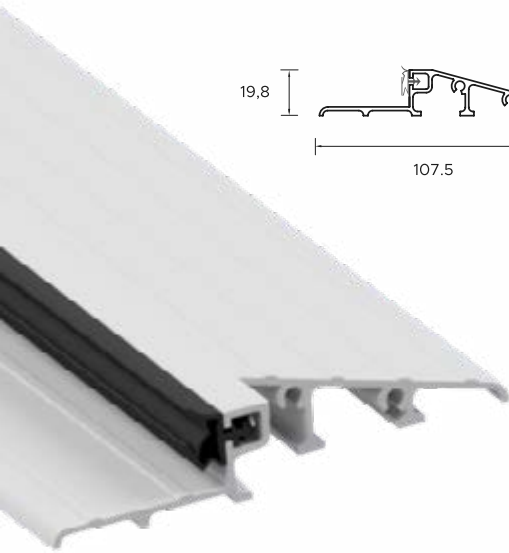

Door leaf thickness

Acoustic isolation
38dB

Security clas
RC2 ou RC3

DOOR CONSTRUCTION

- 🛡️ - Door frame: symmetrical, corner, adjustable with an architrave, interior an architrave.
- 🛡️ - Door sash with seal, multi-layer insert and glued wooden frame.
- 🛡️ - Three 3D hinges adjustable in three planes.
- 🛡️ - Decorative hinge covers.
- 🛡️ - Three adjustable pressure hooks.
- 🛡️ - Adjustment of the "tongue" of the lock.
- 🛡️ - 6 burglar-proof bolts.
- 🛡️ - Upper and lower locking - hook or hook-pin.
- 🛡️ - Additional top lock with button (one key system).
- 🛡️ - Cremone bolt with main lock (one key system).
- 🛡️ - ALASKA door handle.
- 🛡️ - ALU threshold with seal.