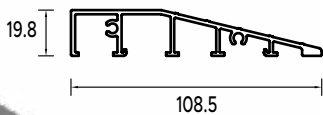

DOOR CONSTRUCTION

- - Warm Termo frame. **1**
- - Door leaf with seal, filled with polyurethane foam and glued laminated timber frame. **2**
- - 3 3D hinges adjustable in 3 dimensions. **3**
- - Adjustable pressure for 3-point lock system.
- - Adjustable latch.
- - 3 anti-breach bolts.
- - Upper hook-bolt.
- - Additional upper lock with knob cylinder (single key system).
- - 3-point lock with main lock and cylinder (single key system).
- - Prime, Tahoma, Manitoba or Magnus HANDLE.
- - Lower hook-bolt.
- - Door leaf with 4-sided seal.
- - Windstoper (seal preventing potential drafts in threshold section).
- - Warm, PVC/ALU threshold with thermal barrier. **4**