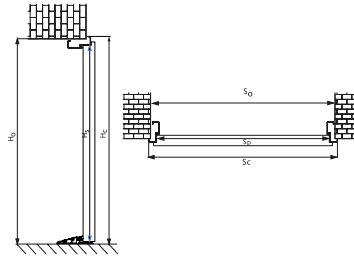

Façon de prise des dimensions de portes IRON avec cadre d'angle